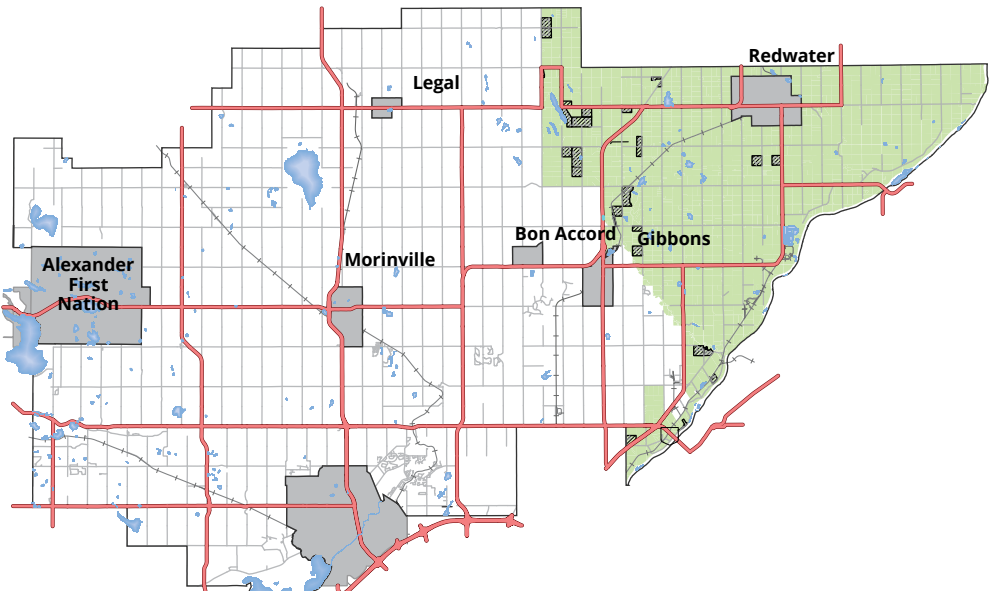

2023 Property Reinspection Notice

Starting in March, areas in **green** are scheduled for reinspection along with the following multi-lot subdivisions:

Aspen Ridge

Fernwood Estates

Freemore Estates

Pinewood

Dream Nook

Hillsborough

Golden Heights

Lostpoint Lake Estates

Gibbonslea

Maple Ridge

St. Nicholaas

Sturgeon Valley Estates

Austin Acres

Osthoff Park

Brook Hollow

Braun Village

Clearview Acres

Lilly Lake Estates

Woodridge

Waterdale